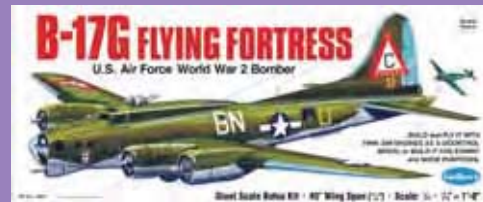

In 2016 Guillow's is proudly celebrating our 90th Anniversary

Making quality balsa wood toy airplanes in the USA since 1926.

No.	Kit	Wingspan	UPC	Box size	Build time / skill level
2001	P-38 Lightning	40"	0 72365 02001 6	24½" x 10.125" x 4.125"	60+ hrs / experienced
2002	B-17G Flying Fortress	45¾"	0 72365 02002 3	24½" x 10.125" x 4.125"	60+ hrs / experienced
2003	B-24 Liberator	48½"	0 72365 02003 0	24½" x 10.125" x 4.125"	60+ hrs / experienced
2004	Catalina PB5-5a	45½"	0 72365 02004 7	24½" x 10.125" x 4.125"	60+ hrs / experienced