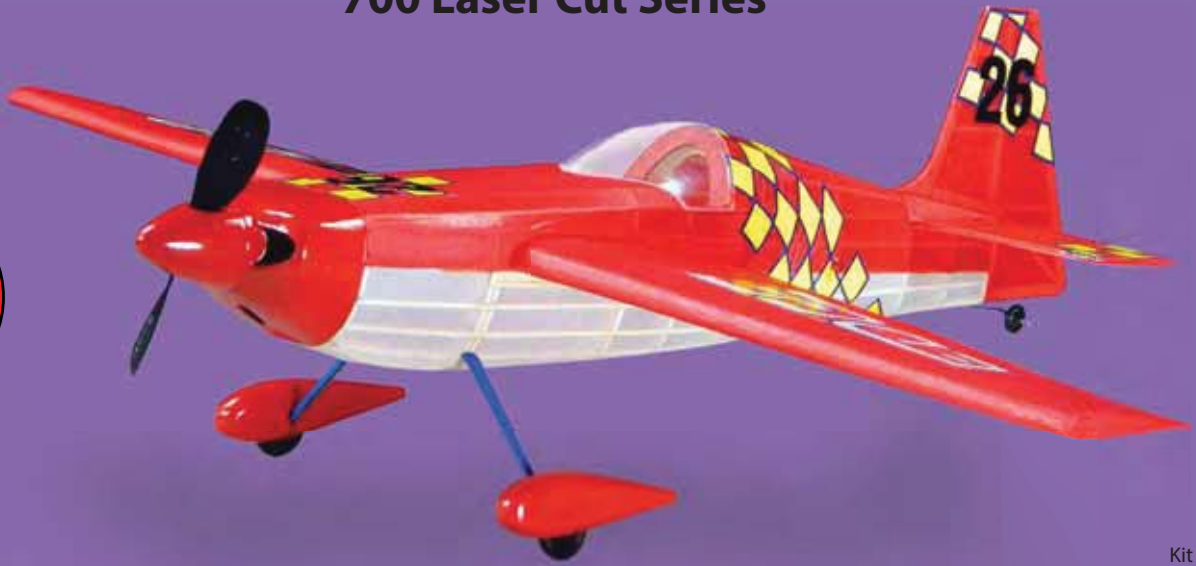

700 Laser Cut Series

Kit 703 LC
Edge 540

Build by number models, great for first time builders - ideal for individual use or for group model building such as in a school class. Now with precision laser cut balsa parts for easier assembly and precise builds. The Fairchild 24 and Arrow are built light to fly right and make great models to take to the local fields. The Edge 540 contains bright red tissue covering and fun decals, just like the real air show stunt plans at todays shows.

In 2016 Guillow's is proudly celebrating our 90th Anniversary

Making quality balsa wood toy airplanes in the USA since 1926.